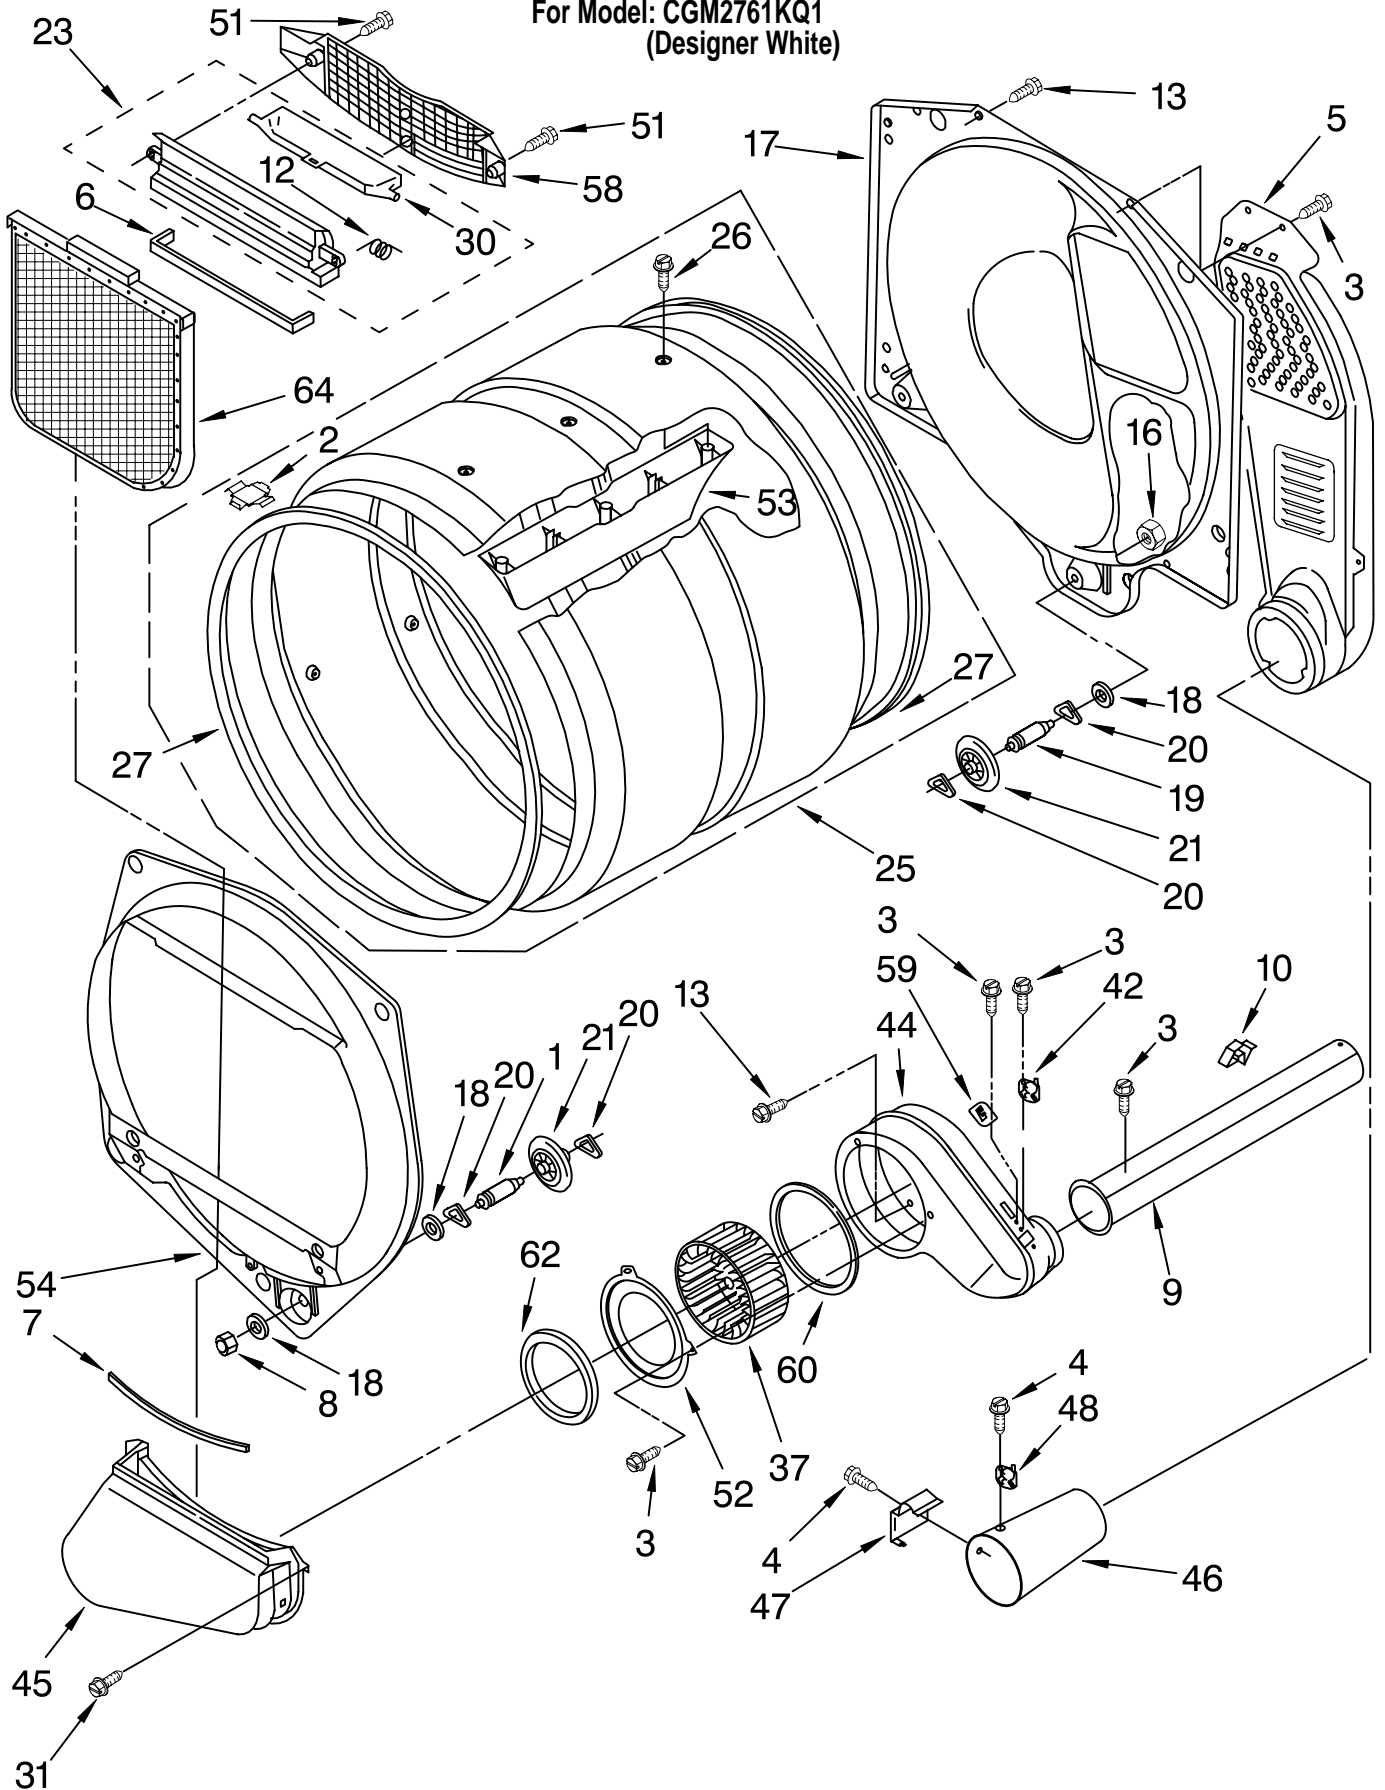

BULKHEAD PARTS

For Model: CGM2761KQ1
(Designer White)

FOR ORDERING INFORMATION REFER TO PARTS PRICE LIST

BULKHEAD PARTS

For Model: CGM2761KQ1
(Designer White)

Illus. No.	Part No.	DESCRIPTION	Illus. No.	Part No.	DESCRIPTION	Illus. No.	Part No.	DESCRIPTION
1	3399508	Shaft, R.H. Thread	16	3387709	Nut,	46	8066047	Funnel, Burner
2	8066086	Drum Hole Plug			3/8-16 (L.H.)	47	338906	Sensor, Radiant
3	3390646	Screw, 8-18 x 5/16	17	3387809	Bulkhead, Rear	48	3391912	Thermostat 255° (124°C)
4	90767	Screw, 8-18 x 3/8	18	3387459	Washer, Support	51	3357011	Screw, 10-16 x 1/2
5	3394346	Air Duct Assembly	19	3399509	Shaft, L.H. Thread	52	697771	Cover, Blower (Includes Illus. Nos. 60 & 62)
6	697813	Seal, Outlet Housing	20	690997	Ring, Tri	53	697693	Baffle, Drum (3)
7	697814	Seal, Drum Front	21	3396801	Roller, Support	54	697557	Bulkhead, Front
8	3359452	Nut, 3/8 x 16 (R.H.)	23	3394985	Housing, Outlet	58	8299979	Grill, Outlet
9	8318486	Exhaust Pipe	25	8318215	Drum Complete	59	3390719	Thermal Fuse
10	3388229	Clip	26	97787	Screw, 11-16 x 3/4	60	697770	Seal, Cover Plate
12	3394986	Spring, Lint Door	27	697694	Seal, Drum	62	697769	Seal, Lint Duct
13	3390647	Screw, 8-18 x 1/2	30	3394984	Door, Lint Screen	64	3390721	Screen, Lint
			31	487909	Screw, 8-15 x 1/2			
			37	697772	Wheel, Blower			
			42	3387138	Thermostat			
			44	8530038	Housing, Blower			
			45	8530036	Lint Duct Assembly			

OPTIONAL PARTS (NOT INCLUDED)

Illus. Part
No. No. DESCRIPTION

PAINT, TOUCH-UP (1/2oz.)

72017 White

PAINT, PRESSURIZED SPRAY (12 oz.)

350930 White
350938 Primer, Gray

PAINT, BULK (1 qt.)

799344 White (Uncut)

FOR ORDERING INFORMATION REFER TO PARTS PRICE LIST